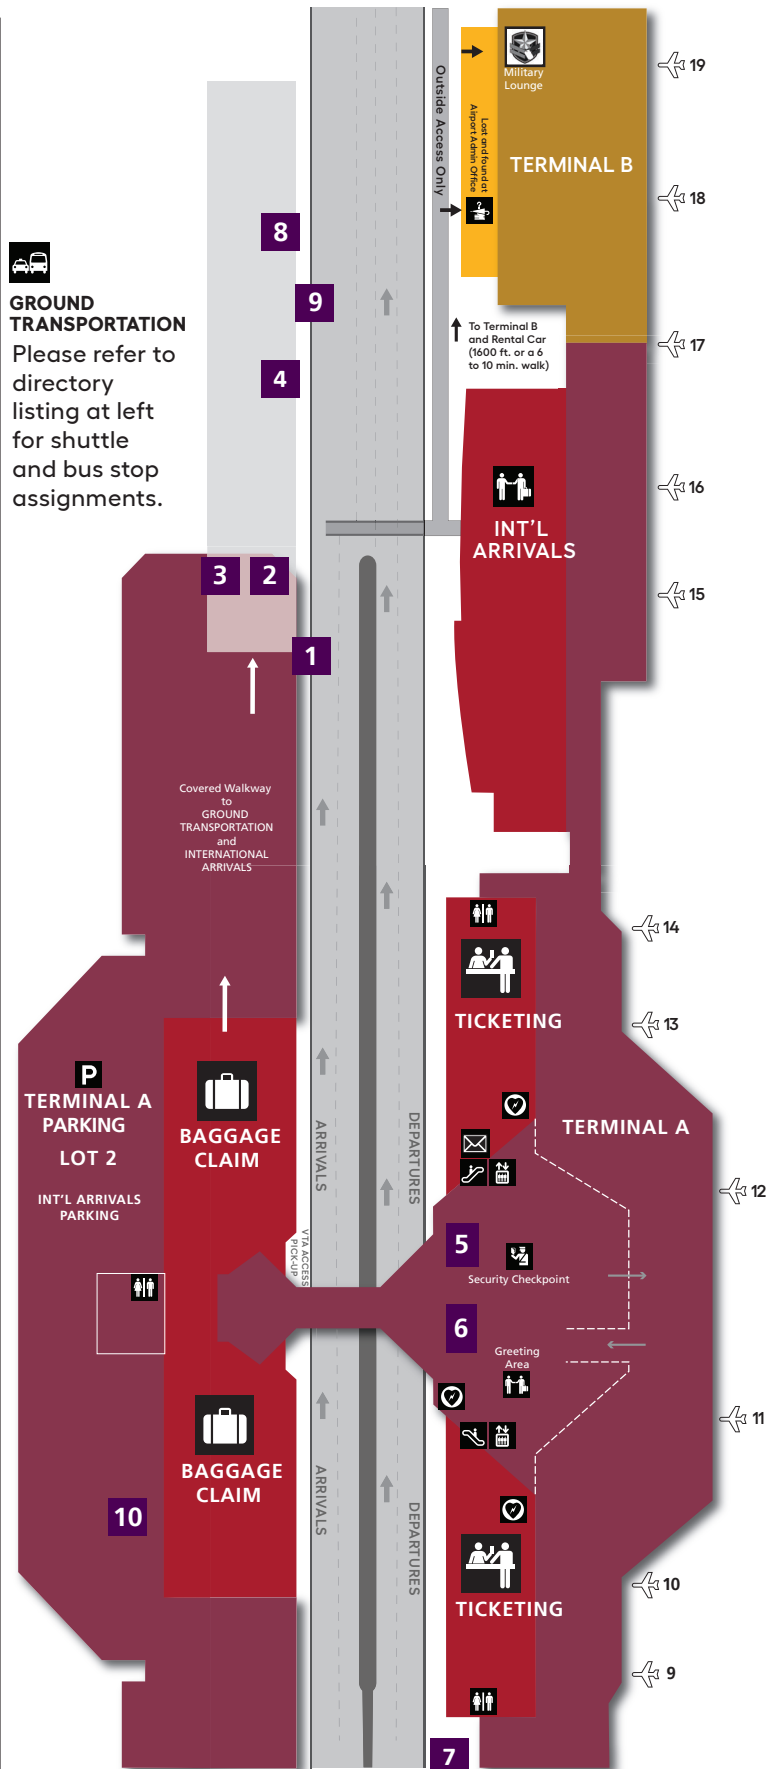

# DIRECTORY - TERMINAL A

## Ground Transportation

### GROUND TRANSPORTATION

- 1** App-based Rideshare
- 2** Taxi/Door-to-Door Shuttles
- 3** Pre-arranged Vehicles / Couriers
- 4** Scheduled Buses  
Charter Buses
- 5** Economy Lot 1 Shuttle
- 6** Rental Car / Terminal Shuttle to:
  - Rental Car Center
  - Terminal B
  - Lots 3 / 4 / 5
  - Peer-to-Peer Car Share
  - Off-Airport Rental Car
- 7** Public Bus (VTA #60) to:
  - Milpitas BART Station
  - VTA Light Rail Metro/Airport Station
  - Santa Clara Caltrain Station
- 8** Hotel & Courtesy Shuttles  
Off-Airport Parking Shuttles  
Flight Crew Shuttles
- 9** Autonomous Vehicle Rideshare
- 10** Limousines

### GROUND TRANSPORTATION

- 1** Taxis  
Door-to-Door Shuttles
- 2** Peer-to-Peer Car Share  
Off-Airport Rental Car
- 3 4** Economy Lot 1 Shuttle &  
Terminal A Shuttle
- 5 6** Public Bus VTA #60 &  
VTA ACCESS Paratransit
- 7** Autonomous Vehicle  
Rideshare
- 8 9 10** App-based Rideshare
- 11** Charter Bus  
Off-Airport Parking
- 12** Scheduled Bus &  
Hotel Courtesy Shuttle
- 13** Limousine / Courier / Crew  
Shuttle